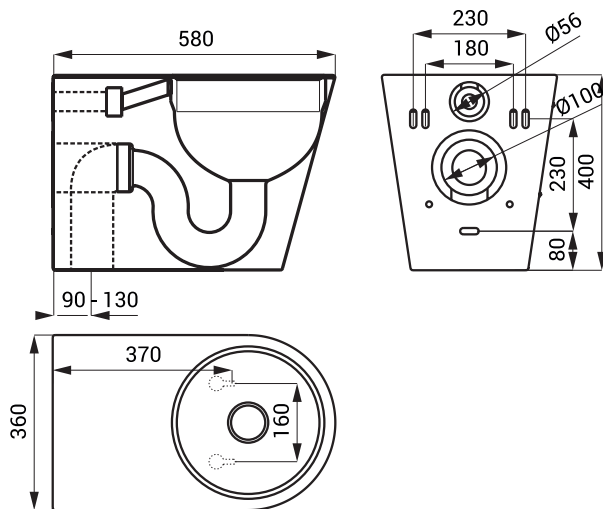

### Characteristics

- **vandal-proof**
- floor standing toilet with a shortened waste pipe for the possible installation of the waste knee into the floor or to the wall
- rear assembling through the service hatch
- material AISI - 304
- brushed finish

### Dimensions